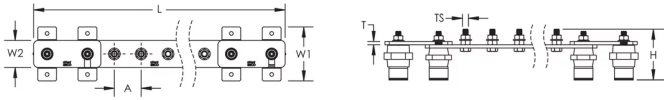

Unit Weight: 5,72-kg

ADDITIONAL PRODUCT DETAILS

Tinned finish is 8 microns according to ASTM B545 Service Class "C" for corrosive environments.

DIAGRAMS

AVERTISSEMENT

Les produits nVent doivent être installés et utilisés conformément aux consignes figurant dans les fiches d'instructions et les documents de formation des produits nVent. Les fiches d'instructions sont disponibles à l'adresse suivante: www.nvent.com et auprès de votre représentant du service client nVent. Une mauvaise installation, une utilisation incorrecte, une application erronée ou toute autre forme de non-respect scrupuleux des instructions et avertissements de nVent peuvent entraîner un dysfonctionnement du produit, des dommages matériels, des lésions corporelles graves et le décès et/ou annuler votre garantie.

Amérique du Nord

+1.800.753.9221

Option 1 – Customer Care

Option 2 – Technical Support

Europe

Netherlands:

+31 800-0200135

France:

+33 800 901 793

Europe

Germany:

800 1890272

Other Countries:

+31 13 5835404