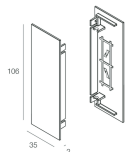

RECTA

111415.21

novalux
ITALIAN LIGHTING DESIGN SINCE 1948

COMPLETION ACCESSORIES

RECTA: COPPIA TESTATE CP

111428.21