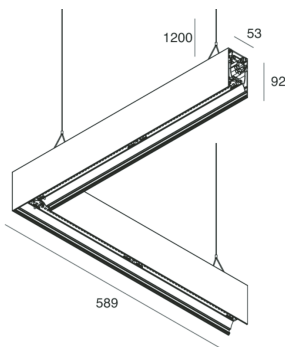

HERO B

108793.21H

novalux
ITALIAN LIGHTING DESIGN SINCE 1948

Features

Use: Indoor
Type of installation: SUSPENDED
Emission: DIRECT/INDIRECT
Colour: CAPPUCCINO
Dimming: PUSH
Emergency: NO
L: 589x589mm
A: 53mm
H: 92mm
Made in: ITALY
Warranty: 5 years
Weight: 3.3kg