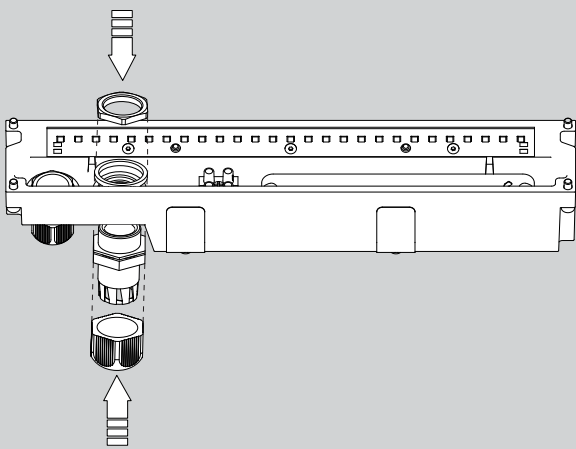

OPTIONAL

1

2

3

⚠ WARNING

ANY CLAIM TO A WARRANTY SHALL BECOME NULL AND VOID IF THE DEVICE IS NOT INSTALLED WITH THE SUITABLE BOX (OPTIONAL) PROVIDED BY DELTALIGHT N.V.