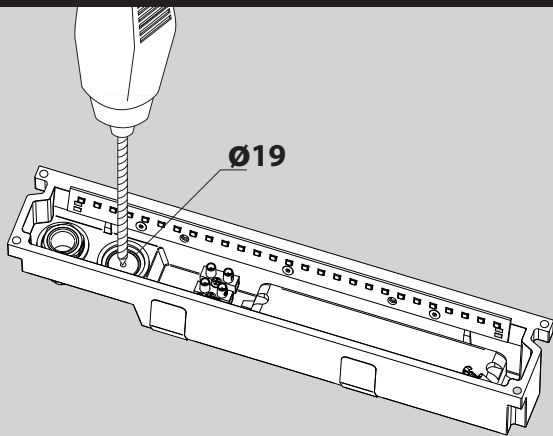

OPTIONAL

1

2

3

⚠ WARNING

ANY CLAIM TO A WARRANTY SHALL BECOME NULL AND VOID IF THE DEVICE IS NOT INSTALLED WITH THE SUITABLE BOX (OPTIONAL) PROVIDED BY DELTALIGHT N.V.