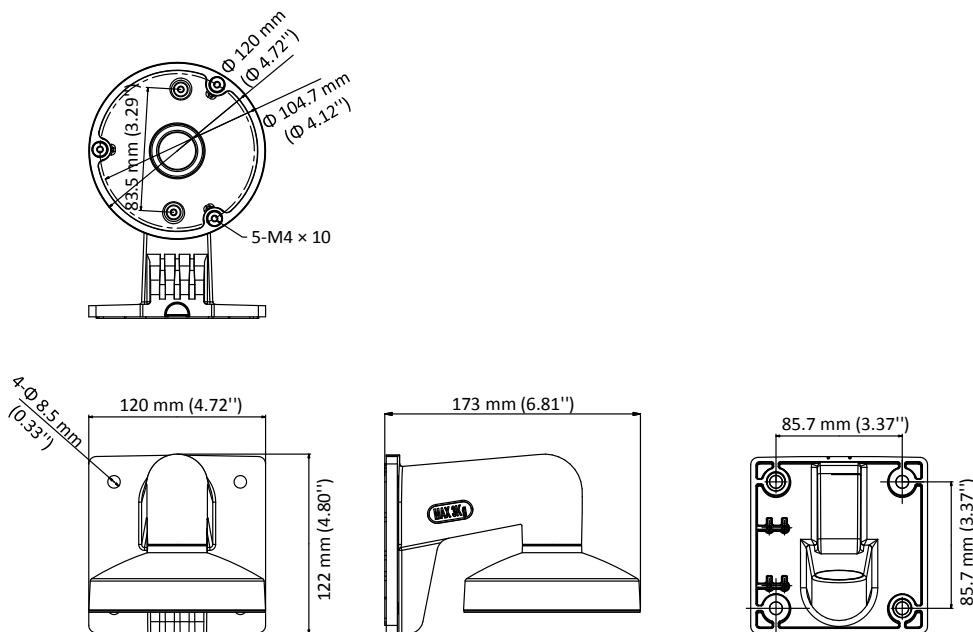

## DS-1272ZJ-120-TR15

Wall Mount

### Dimension

### Parameter

Model	DS-1272ZJ-120-TR15
Parameters	Wall Mount
Appearance	Hikvision White
Material	Aluminium Alloy
Dimension	120 mm × 122 mm × 173 mm (4.72" × 4.80" × 6.81")
Weight	Approx. 460 g (1.01 lb.)

### Note

- The mount should be installed on a flat surface.
- Waterproof rubber is necessary for the outdoor application.
- The wall should be capable of supporting at least 3 times as much as the total weight of the camera and the mount.
- The maximum load capacity of the mount is 3 kg (6.61 lb.).