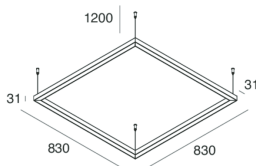

Novalux S.r.l. via Marzabotto, 2 40050 Funo di Argelato (BO) Italy
Tel: +39 051 860558 · Fax +39 051 6647859 · Mail: info@novalux.it · VAT number 00536541204 · novalux.com
Company subject to the management and coordination by SLV GmbH

This technical data sheet is owned by Novalux S.r.l., all rights reserved. Novalux S.r.l. reserves the right to make changes without prior notice.