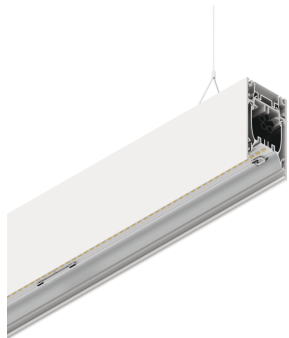

## Features

Use: Indoor  
Type of installation: SUSPENDED  
Emission: DIRECT/INDIRECT  
Optics: OPAL  
Colour: WHITE  
Dimming: DALI  
Emergency: NO  
L: 2240mm  
A: 53mm  
H: 92mm  
Made in: ITALY  
Warranty: 5 years  
Weight: 8kg