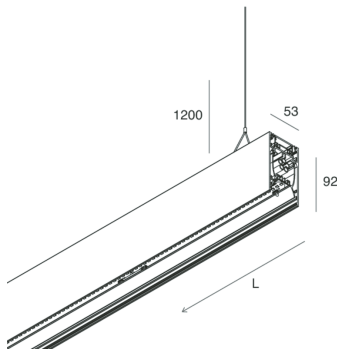

## Features

Use: Indoor  
Type of installation: SUSPENDED  
Emission: DIRECT/INDIRECT  
Optics: OPAL  
Colour: WHITE  
Dimming: DALI  
Emergency: NO  
L: 2240mm  
A: 53mm  
H: 92mm  
Made in: ITALY  
Warranty: 5 years  
Weight: 8kg