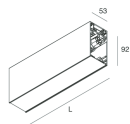

HERO B

108748.01H + 108905.99

novalux
ITALIAN LIGHTING DESIGN SINCE 1948

COMPLETION ACCESSORIES

HERO B: MOD.CIECO 250 BIA

1087A3.01