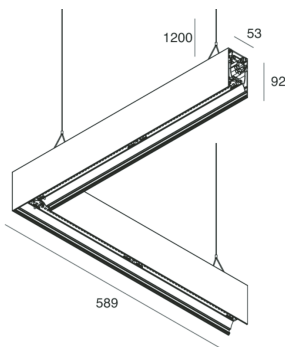

HERO B

108763.20H

novalux
ITALIAN LIGHTING DESIGN SINCE 1948

Features

Use: Indoor
Type of installation: SUSPENDED
Emission: DIRECT/INDIRECT
Colour: CAFFE
Dimming: DALI
Emergency: NO
L: 589x589mm
A: 53mm
H: 92mm
Made in: ITALY
Warranty: 5 years
Weight: 3.3kg