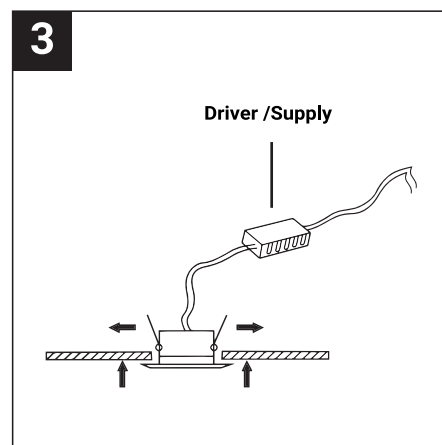

Ref : 77552-77573-77670-77671-77574

<https://www.miidex.com/283-connecteurs-etanches-et-boites-de-derivation>