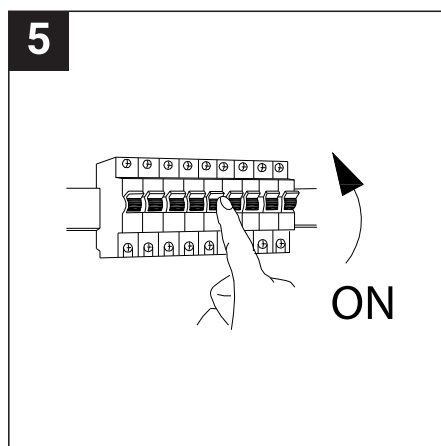

Ref : 77552-77573-77670-77671-77574

<https://www.miidex.com/283-connecteurs-etanches-et-boites-de-derivation>