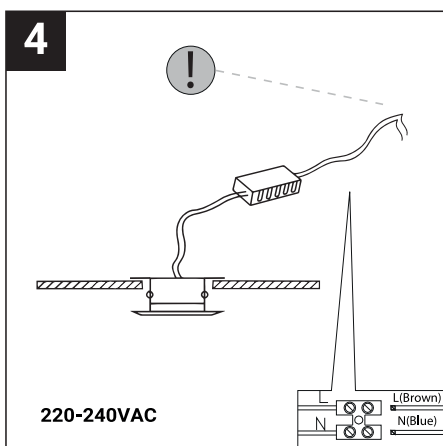

Ref : 77552-77573-77670-77671-77574

<https://www.miidex.com/283-connecteurs-etanches-et-boites-de-derivation>