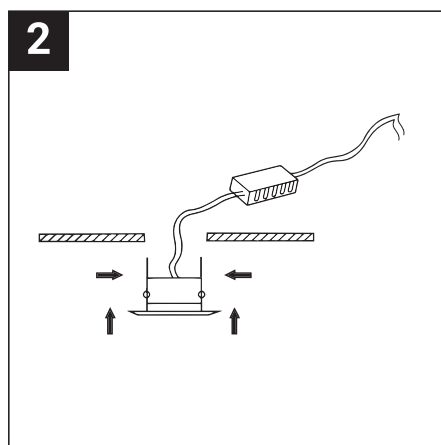

Ref : 77552-77573-77670-77671-77574

<https://www.miidex.com/283-connecteurs-etanches-et-boites-de-derivation>