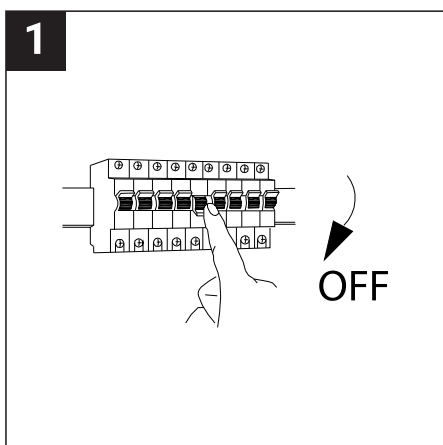

Ref : 77552-77573-77670-77671-77574

<https://www.miidex.com/283-connecteurs-etanches-et-boites-de-derivation>