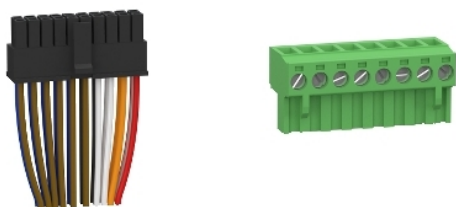

## M171 OPT. LV CONNECTOR 1M CABLE