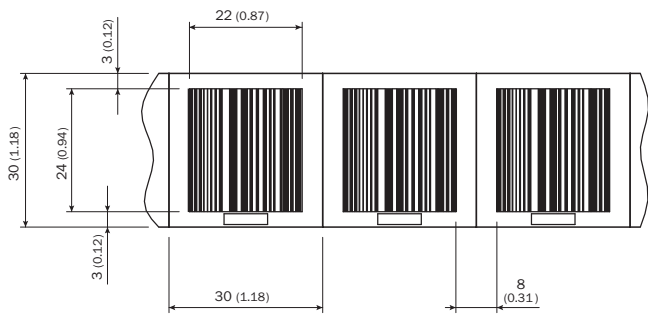

Bar code tape

Ordering information

Type	Part no.
Bar code tape	5324206

Other models and accessories → www.sick.com/

Detailed technical data

Technical specifications

Accessory group	Codes
Accessory family	Positioning codes
Description	30 mm, height: 30 mm, measuring range: 420 m ... 440 m

Dimensional drawing (Dimensions in mm (inch))

SICK AT A GLANCE

SICK is one of the leading manufacturers of intelligent sensors and sensor solutions for industrial applications. A unique range of products and services creates the perfect basis for controlling processes securely and efficiently, protecting individuals from accidents and preventing damage to the environment.