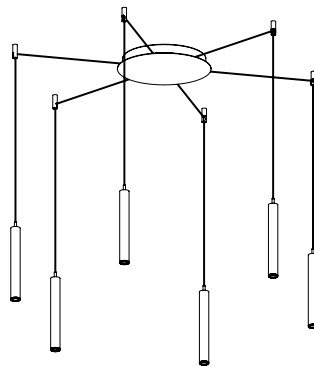

FANCY SHAPE BASE

ARKOSLIGHT®

MANDATORY FOR INSTALLATION

FANCY SHAPE BASES	n° Lamps					
FANCY SHAPE BASE 2 500 mA	1 to 2	ON/OFF	A417-01-11	WT	NT	
		DALI	A417-01-12	WT	NT	
2 Equidistant Fixing Points						
FANCY SHAPE BASE 5 500 mA	3 to 5	ON/OFF	A417-01-21	WT	NT	
FANCY SHAPE BASE 6 500 mA	3 to 6	DALI	A417-01-32	WT	NT	
6 Equidistant Fixing Points						
FANCY SHAPE BASE 10 500 mA	6 to 10	ON/OFF	A417-01-41	WT	NT	
FANCY SHAPE BASE 12 500 mA	7 to 12	DALI	A417-01-52	WT	NT	
12 Equidistant Fixing Points						

220
240 V~

Fancy Shape BASE
2 LAMPS

Fancy Shape BASE
6 LAMPS

Fancy Shape BASE
12 LAMPS

NT

WT

ATTENTION

Fancy Shape Base NT: Base and Cap in Black.

Fancy Shape Base WT: Black Base and White Cap.

Luminaire Cable: Black in all finishes.