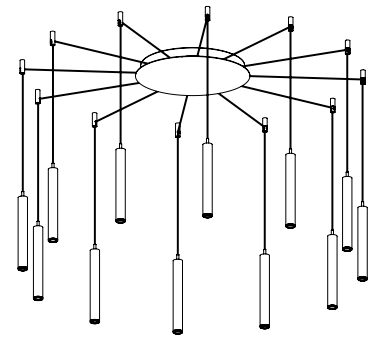

FANCY SHAPE BASE

ARKOSLIGHT®

MANDATORY FOR INSTALLATION

FANCY SHAPE BASES	n° Lamps					
FANCY SHAPE BASE 2 500 mA	1 to 2	ON/OFF	A417-01-11	WT	NT	
		DALI	A417-01-12	WT	NT	
2 Equidistant Fixing Points						
FANCY SHAPE BASE 5 500 mA	3 to 5	ON/OFF	A417-01-21	WT	NT	
FANCY SHAPE BASE 6 500 mA	3 to 6	DALI	A417-01-32	WT	NT	
6 Equidistant Fixing Points						
FANCY SHAPE BASE 10 500 mA	6 to 10	ON/OFF	A417-01-41	WT	NT	
FANCY SHAPE BASE 12 500 mA	7 to 12	DALI	A417-01-52	WT	NT	
12 Equidistant Fixing Points						

220
240 V~

Fancy Shape BASE
2 LAMPS

Fancy Shape BASE
6 LAMPS

Fancy Shape BASE
12 LAMPS

NT

WT

ATTENTION

Fancy Shape Base NT: Base and Cap in Black.

Fancy Shape Base WT: Black Base and White Cap.

Luminaire Cable: Black in all finishes.