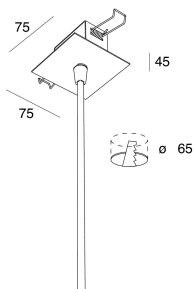

P-30: ROSONE CARTON. ALIM L=1200 3P NERO

103319.02

P-30: ROSONE LATER. ALIM L=1200 3P BIA

103320.01

P-30: ROSONE LATER. ALIM L=1200 3P NERO

103320.02

Novalux S.r.l. via Marzabotto, 2 40050 Funo di Argelato (BO) Italy
Tel: +39 051 860558 · Fax +39 051 6647859 · Mail: info@novalux.it · VAT number 00536541204 · novalux.com
Company subject to the management and coordination by SLV GmbH

This technical data sheet is owned by Novalux S.r.l., all rights reserved. Novalux S.r.l. reserves the right to make changes without prior notice.