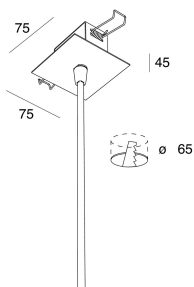

P-30 READY

1058C7.02

novalux
ITALIAN LIGHTING DESIGN SINCE 1948

MOUNTING ACCESSORIES

P-30: ROSONE CARTON. ALIM L=1200 3P BIA

103319.01