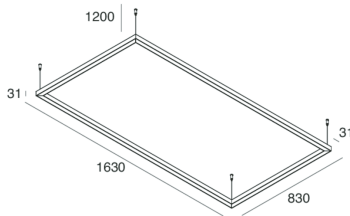

Novalux S.r.l. via Marzabotto, 2 40050 Funo di Argelato (BO) Italy
Tel: +39 051 860558 · Fax +39 051 6647859 · Mail: info@novalux.it · VAT number 00536541204 · novalux.com
Company subject to the management and coordination by SLV GmbH

This technical data sheet is owned by Novalux S.r.l., all rights reserved. Novalux S.r.l. reserves the right to make changes without prior notice.