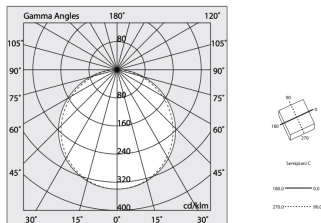

Novalux S.r.l. via Marzabotto, 2 40050 Funo di Argelato (BO) Italy
Tel: +39 051 860558 · Fax +39 051 6647859 · Mail: info@novalux.it · VAT number 00536541204 · novalux.com
Company subject to the management and coordination by SLV GmbH

This technical data sheet is owned by Novalux S.r.l., all rights reserved. Novalux S.r.l. reserves the right to make changes without prior notice.