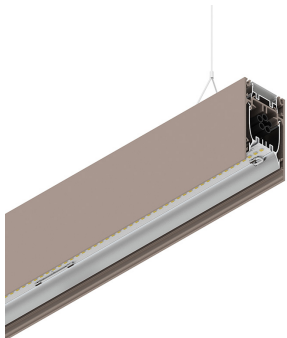

HERO B

108744.21H + 108901.99

novalux
ITALIAN LIGHTING DESIGN SINCE 1948

Features

Use: Indoor
Type of installation: SUSPENDED
Emission: DIRECT/INDIRECT
Optics: OPAL
Colour: CAPPUCCINO
Dimming: DALI
Emergency: NO
L: 1120mm
A: 53mm
H: 92mm
Made in: ITALY
Warranty: 5 years
Weight: 4kg