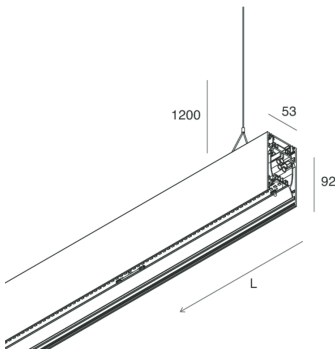

HERO B

108744.21H + 108901.99

novalux
ITALIAN LIGHTING DESIGN SINCE 1948

Features

Use: Indoor
Type of installation: SUSPENDED
Emission: DIRECT/INDIRECT
Optics: OPAL
Colour: CAPPUCCINO
Dimming: DALI
Emergency: NO
L: 1120mm
A: 53mm
H: 92mm
Made in: ITALY
Warranty: 5 years
Weight: 4kg