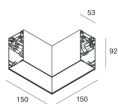

HERO B: MOD.CIECO ANG.SX 150 CAP

1087A4.21