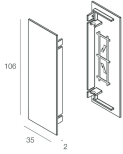

[View more product info](#)

RECTA

111408.02

novalux
ITALIAN LIGHTING DESIGN SINCE 1948

COMPLETION ACCESSORIES

RECTA: COPPIA TESTATE NE

111428.02

Novalux S.r.l. via Marzabotto, 2 40050 Funo di Argelato (BO) Italy
Tel: +39 051 860558 · Fax +39 051 6647859 · Mail: info@novalux.it · VAT number 00536541204 · novalux.com
Company subject to the management and coordination by SLV GmbH