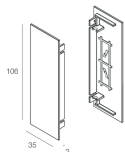

[View more product info](#)

RECTA

111408.21

novalux
ITALIAN LIGHTING DESIGN SINCE 1948

COMPLETION ACCESSORIES

RECTA: COPPIA TESTATE CP

111428.21

Novalux S.r.l. via Marzabotto, 2 40050 Funo di Argelato (BO) Italy
Tel: +39 051 860558 · Fax +39 051 6647859 · Mail: info@novalux.it · VAT number 00536541204 · novalux.com
Company subject to the management and coordination by SLV GmbH