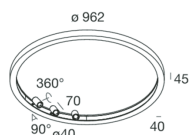

HALOS SPOT

109711.21

novalux
ITALIAN LIGHTING DESIGN SINCE 1948

Features

Use: Indoor
Type of installation: SUSPENDED, CEILING MOUNTED
Emission: INTERNAL
Optics: OPALE/SPOT
Beam: 20°
Colour: CAPPUCINO
Dimming: WITH ACCESSORY
Emergency: NO
L: Ø 962mm
A: 40mm
H: 45mm
Made in: ITALY
Warranty: 5 years
Weight: 6.8kg