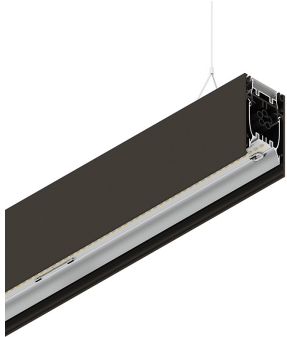

HERO B

108785.20H

novalux
ITALIAN LIGHTING DESIGN SINCE 1948

Features

Use: Indoor
Type of installation: SUSPENDED
Emission: DIRECT/INDIRECT
Colour: CAFFE
Dimming: PUSH
Emergency: NO
L: 1400mm
A: 53mm
H: 92mm
Made in: ITALY
Warranty: 5 years
Weight: 5kg

Tech data

Luminaire input power: 62.9W
Indirect luminous flux: 2968lm
IP: 40
Insulation class: I
Supply voltage: 220-240V 50/60Hz
SELV: Si

Source

Light source: LED
Source power: 55W
Colour temperature: 4000K
CRI: >90
Colour tolerance: 3 Step MacAdam
LED lifespan: 50000h L80 B20