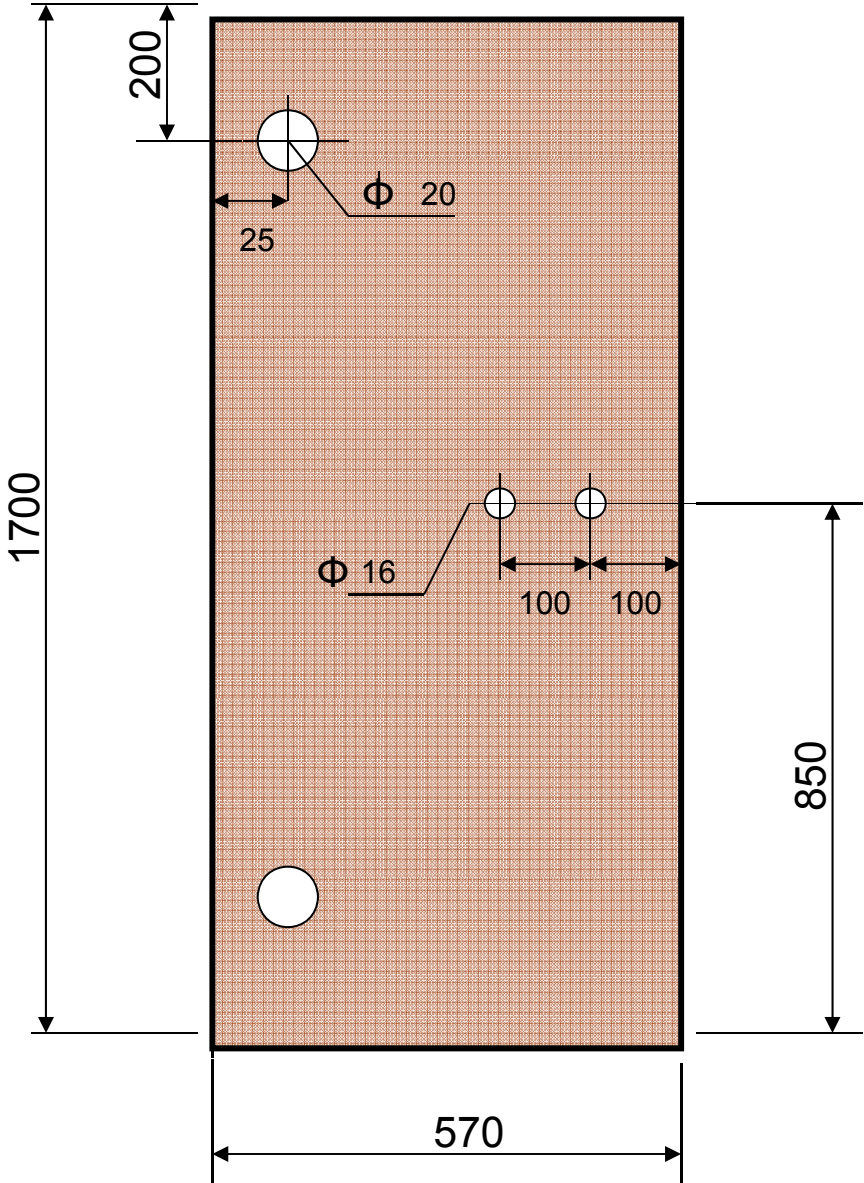

Full bronze coloured glass door

Frame door