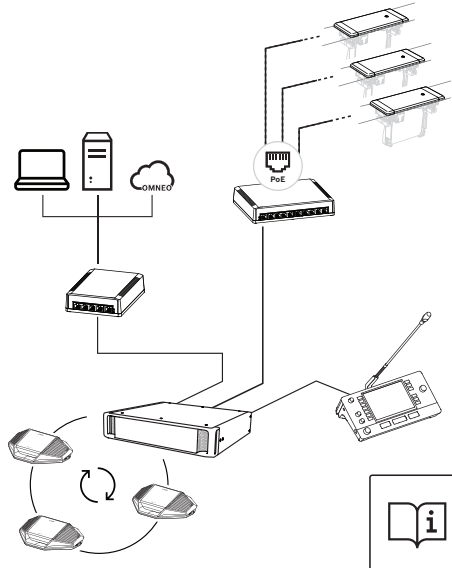

DCNM-FEC

For product related information, free software download and documentation, visit:

www.boschsecurity.com

For the latest software versions, go to:

<https://licensing.boschsecurity.com/software>

For China ROHS, see:

<http://cn.boschsecurity.com/rohs>

Information about the Open Source Software used in this product is available from

<http://<IpAddressOfDevice>>

Flush language selector

DCNM-FSL

en Quick installation guide

DCNM-FET

DCNM-FET

DCNM-FET

Bosch Security Systems B.V.

Torenallee 49
5617 BA Eindhoven
The Netherlands

www.boschsecurity.com

© Bosch Security Systems B.V., 2020