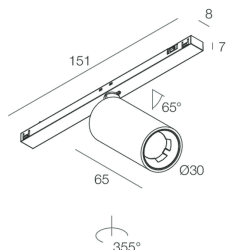

Novalux S.r.l. via Marzabotto, 2 40050 Funo di Argelato (BO) Italy
Tel: +39 051 860558 · Fax +39 051 6647859 · Mail: info@novalux.it · VAT number 00536541204 · novalux.com
Company subject to the management and coordination by SLV GmbH

This technical data sheet is owned by Novalux S.r.l., all rights reserved. Novalux S.r.l. reserves the right to make changes without prior notice.