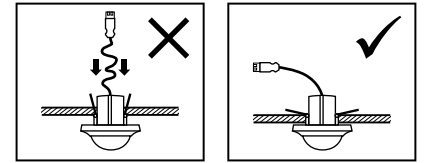

CODE A / I

Item no.	Product name
EP10424663	PD-C 360i/8 DUO DALI WAGO WINSTA CodeA/I

Plug black 3-pole	N = N	⊖ = PE	L = L
Plug blue 2-pole	- = DA1-	+ = DA1+	
Plug blue 2-pole	- = DA2-	+ = DA2+	

Item no.	Product name
EP10424670	PD-C 360i/24 DUO DALI WAGO WINSTA CodeA/I

Plug black 3-pole	N = N	⊖ = PE	L = L
Plug blue 2-pole	- = DA1-	+ = DA1+	
Plug blue 2-pole	- = DA2-	+ = DA2+