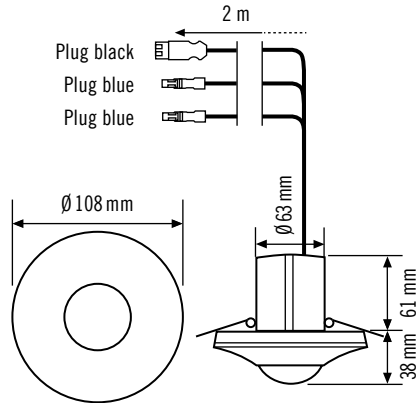

## CODE B

| Item no.   | Product name                           |
|------------|--|
| EP10424649 | PD-C 360i/8 DUO DALI WAGO WINSTA CodeB |

|                    |         |         |         |         |
|--------------------|---------|---------|---------|---------|
| Plug grey 4-pole   | 4 = L   | 3 = N   | 2 = S2  | 1 = S1  |
| Socket grey 4-pole | 1 = D2- | 2 = D2+ | 3 = D1- | 4 = D1+ |

| Item no.   | Product name                            |
|------------|---|
| EP10424656 | PD-C 360i/24 DUO DALI WAGO WINSTA CodeB |

|                    |         |         |         |         |
|--------------------|---------|---------|---------|---------|
| Plug grey 4-pole   | 4 = L   | 3 = N   | 2 = S2  | 1 = S1  |
| Socket grey 4-pole | 1 = D2- | 2 = D2+ | 3 = D1- | 4 = D1+ |

## CODE A / I

| Item no.   | Product name                             |
|------------|--|
| EP10424663 | PD-C 360i/8 DUO DALI WAGO WINSTA CodeA/I |

|                   |          |          |       |
|-------------------|----------|----------|-------|
| Plug black 3-pole | N = N    | ⊖ = PE   | L = L |
| Plug blue 2-pole  | - = DA1- | + = DA1+ |       |
| Plug blue 2-pole  | - = DA2- | + = DA2+ |       |

| Item no.   | Product name                              |
|------------|---|
| EP10424670 | PD-C 360i/24 DUO DALI WAGO WINSTA CodeA/I |

|                   |          |          |       |
|-------------------|----------|----------|-------|
| Plug black 3-pole | N = N    | ⊖ = PE   | L = L |
| Plug blue 2-pole  | - = DA1- | + = DA1+ |       |
| Plug blue 2-pole  | - = DA2- | + = DA2+ |       |