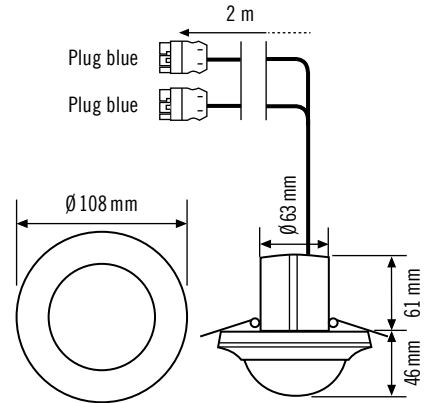

## CODE I

| Item no.   | Product name                           |
|------------|--|
| EP10424847 | PD-C 360i/8 DUO DALI WAGO WINSTA Codel |

|                  |            |            |         |         |         |
|------------------|------------|------------|---------|---------|---------|
| Plug blue 5-pole | DA+ = DA1+ | DA- = DA1- | L = L   | ⊕ = PE  | N = N   |
| Plug blue 5-pole | DA+ = DA2+ | DA- = DA2- | L = N/A | ⊕ = N/A | N = N/A |

| Item no.   | Product name                            |
|------------|---|
| EP10424854 | PD-C 360i/24 DUO DALI WAGO WINSTA Codel |

|                  |            |            |         |         |         |
|------------------|------------|------------|---------|---------|---------|
| Plug blue 5-pole | DA+ = DA1+ | DA- = DA1- | L = L   | ⊕ = PE  | N = N   |
| Plug blue 5-pole | DA+ = DA2+ | DA- = DA2- | L = N/A | ⊕ = N/A | N = N/A |

## CODE B

| Item no.   | Product name                           |
|------------|--|
| EP10424649 | PD-C 360i/8 DUO DALI WAGO WINSTA CodeB |

|                    |         |         |         |         |
|--------------------|---------|---------|---------|---------|
| Plug grey 4-pole   | 4 = L   | 3 = N   | 2 = S2  | 1 = S1  |
| Socket grey 4-pole | 1 = D2- | 2 = D2+ | 3 = D1- | 4 = D1+ |

## CODE A / I

| Item no.   | Product name                             |
|------------|--|
| EP10424663 | PD-C 360i/8 DUO DALI WAGO WINSTA CodeA/I |

|                   |          |          |       |
|-------------------|----------|----------|-------|
| Plug black 3-pole | N = N    | ⊖ = PE   | L = L |
| Plug blue 2-pole  | - = DA1- | + = DA1+ |       |
| Plug blue 2-pole  | - = DA2- | + = DA2+ |       |