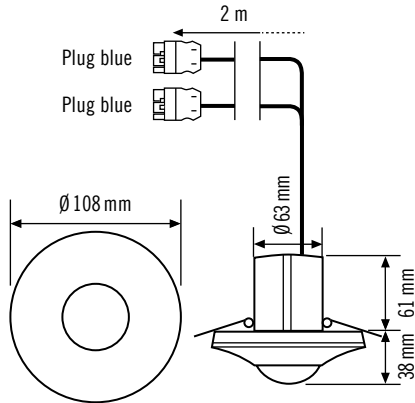

## CODE I

| Item no.   | Product name                           |
|------------|--|
| EP10424847 | PD-C 360i/8 DUO DALI WAGO WINSTA Codel |

|                  |            |            |         |         |         |
|------------------|------------|------------|---------|---------|---------|
| Plug blue 5-pole | DA+ = DA1+ | DA- = DA1- | L = L   | ⊕ = PE  | N = N   |
| Plug blue 5-pole | DA+ = DA2+ | DA- = DA2- | L = N/A | ⊕ = N/A | N = N/A |

| Item no.   | Product name                            |
|------------|---|
| EP10424854 | PD-C 360i/24 DUO DALI WAGO WINSTA Codel |

|                  |            |            |         |         |         |
|------------------|------------|------------|---------|---------|---------|
| Plug blue 5-pole | DA+ = DA1+ | DA- = DA1- | L = L   | ⊕ = PE  | N = N   |
| Plug blue 5-pole | DA+ = DA2+ | DA- = DA2- | L = N/A | ⊕ = N/A | N = N/A |

## CODE B

| Item no.   | Product name                           |
|------------|--|
| EP10424649 | PD-C 360i/8 DUO DALI WAGO WINSTA CodeB |

|                    |         |         |         |         |
|--------------------|---------|---------|---------|---------|
| Plug grey 4-pole   | 4 = L   | 3 = N   | 2 = S2  | 1 = S1  |
| Socket grey 4-pole | 1 = D2- | 2 = D2+ | 3 = D1- | 4 = D1+ |

## CODE A / I

| Item no.   | Product name                             |
|------------|--|
| EP10424663 | PD-C 360i/8 DUO DALI WAGO WINSTA CodeA/I |

|                   |          |          |       |
|-------------------|----------|----------|-------|
| Plug black 3-pole | N = N    | ⊖ = PE   | L = L |
| Plug blue 2-pole  | - = DA1- | + = DA1+ |       |
| Plug blue 2-pole  | - = DA2- | + = DA2+ |       |