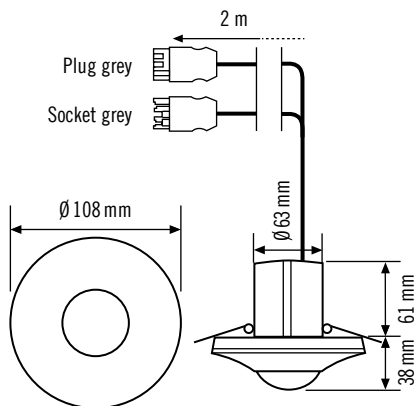

## CODE I

| Item no.   | Product name                           |
|------------|--|
| EP10424847 | PD-C 360i/8 DUO DALI WAGO WINSTA Codel |

|                  |            |            |         |         |         |
|------------------|------------|------------|---------|---------|---------|
| Plug blue 5-pole | DA+ = DA1+ | DA- = DA1- | L = L   | ⊕ = PE  | N = N   |
| Plug blue 5-pole | DA+ = DA2+ | DA- = DA2- | L = N/A | ⊕ = N/A | N = N/A |

| Item no.   | Product name                            |
|------------|---|
| EP10424854 | PD-C 360i/24 DUO DALI WAGO WINSTA Codel |

|                  |            |            |         |         |         |
|------------------|------------|------------|---------|---------|---------|
| Plug blue 5-pole | DA+ = DA1+ | DA- = DA1- | L = L   | ⊕ = PE  | N = N   |
| Plug blue 5-pole | DA+ = DA2+ | DA- = DA2- | L = N/A | ⊕ = N/A | N = N/A |

## CODE B

| Item no.   | Product name                           |
|------------|--|
| EP10424649 | PD-C 360i/8 DUO DALI WAGO WINSTA CodeB |

|                    |         |         |         |         |
|--------------------|---------|---------|---------|---------|
| Plug grey 4-pole   | 4 = L   | 3 = N   | 2 = S2  | 1 = S1  |
| Socket grey 4-pole | 1 = D2- | 2 = D2+ | 3 = D1- | 4 = D1+ |

## CODE A / I

| Item no.   | Product name                             |
|------------|--|
| EP10424663 | PD-C 360i/8 DUO DALI WAGO WINSTA CodeA/I |

|                   |          |          |       |
|-------------------|----------|----------|-------|
| Plug black 3-pole | N = N    | ⊖ = PE   | L = L |
| Plug blue 2-pole  | - = DA1- | + = DA1+ |       |
| Plug blue 2-pole  | - = DA2- | + = DA2+ |       |