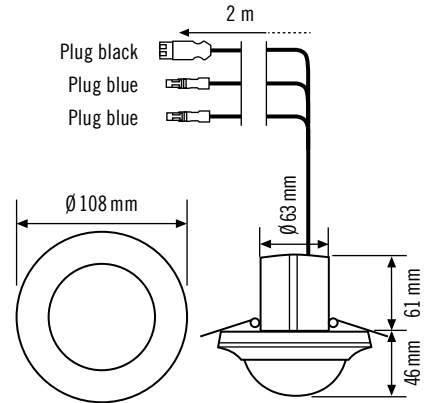

## CODE B

| Item no.   | Product name                           |
|------------|--|
| EP10424649 | PD-C 360i/8 DUO DALI WAGO WINSTA CodeB |

|                    |         |         |         |         |
|--------------------|---------|---------|---------|---------|
| Plug grey 4-pole   | 4 = L   | 3 = N   | 2 = S2  | 1 = S1  |
| Socket grey 4-pole | 1 = D2- | 2 = D2+ | 3 = D1- | 4 = D1+ |

| Item no.   | Product name                            |
|------------|---|
| EP10424656 | PD-C 360i/24 DUO DALI WAGO WINSTA CodeB |

|                    |         |         |         |         |
|--------------------|---------|---------|---------|---------|
| Plug grey 4-pole   | 4 = L   | 3 = N   | 2 = S2  | 1 = S1  |
| Socket grey 4-pole | 1 = D2- | 2 = D2+ | 3 = D1- | 4 = D1+ |

## CODE A / I

| Item no.   | Product name                             |
|------------|--|
| EP10424663 | PD-C 360i/8 DUO DALI WAGO WINSTA CodeA/I |

|                   |          |          |       |
|-------------------|----------|----------|-------|
| Plug black 3-pole | N = N    | ⊖ = PE   | L = L |
| Plug blue 2-pole  | - = DA1- | + = DA1+ |       |
| Plug blue 2-pole  | - = DA2- | + = DA2+ |       |

| Item no.   | Product name                              |
|------------|---|
| EP10424670 | PD-C 360i/24 DUO DALI WAGO WINSTA CodeA/I |

|                   |          |          |       |
|-------------------|----------|----------|-------|
| Plug black 3-pole | N = N    | ⊖ = PE   | L = L |
| Plug blue 2-pole  | - = DA1- | + = DA1+ |       |
| Plug blue 2-pole  | - = DA2- | + = DA2+ |       |