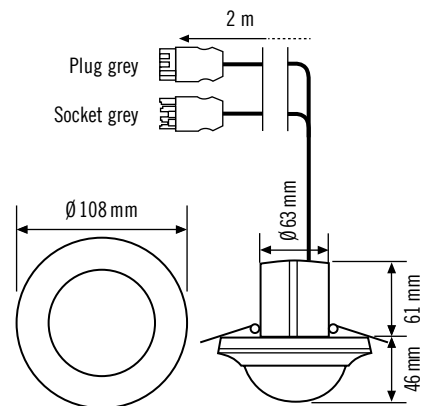

## CODE I

| Item no.   | Product name                           |
|------------|--|
| EP10424847 | PD-C 360i/8 DUO DALI WAGO WINSTA Codel |

|                  |            |            |         |         |         |
|------------------|------------|------------|---------|---------|---------|
| Plug blue 5-pole | DA+ = DA1+ | DA- = DA1- | L = L   | ⊕ = PE  | N = N   |
| Plug blue 5-pole | DA+ = DA2+ | DA- = DA2- | L = N/A | ⊕ = N/A | N = N/A |

| Item no.   | Product name                            |
|------------|---|
| EP10424854 | PD-C 360i/24 DUO DALI WAGO WINSTA Codel |

|                  |            |            |         |         |         |
|------------------|------------|------------|---------|---------|---------|
| Plug blue 5-pole | DA+ = DA1+ | DA- = DA1- | L = L   | ⊕ = PE  | N = N   |
| Plug blue 5-pole | DA+ = DA2+ | DA- = DA2- | L = N/A | ⊕ = N/A | N = N/A |

## CODE B

| Item no.   | Product name                           |
|------------|--|
| EP10424649 | PD-C 360i/8 DUO DALI WAGO WINSTA CodeB |

|                    |         |         |         |         |
|--------------------|---------|---------|---------|---------|
| Plug grey 4-pole   | 4 = L   | 3 = N   | 2 = S2  | 1 = S1  |
| Socket grey 4-pole | 1 = D2- | 2 = D2+ | 3 = D1- | 4 = D1+ |

| Item no.   | Product name                            |
|------------|---|
| EP10424656 | PD-C 360i/24 DUO DALI WAGO WINSTA CodeB |

|                    |         |         |         |         |
|--------------------|---------|---------|---------|---------|
| Plug grey 4-pole   | 4 = L   | 3 = N   | 2 = S2  | 1 = S1  |
| Socket grey 4-pole | 1 = D2- | 2 = D2+ | 3 = D1- | 4 = D1+ |