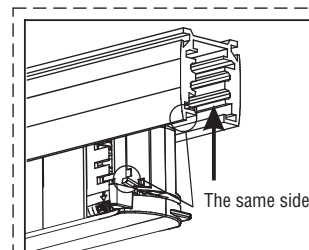

wall / ceiling installation

1

2

3

4

INFORMATION

On/Off & Casambi

Dali

track installation

Note: track is not included. See www.faro.es

This product contains a light source of energy efficiency class F
Este producto contiene una fuente luminosa de la clase eficiencia energética F