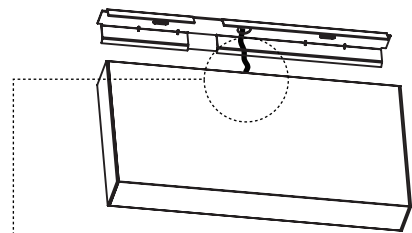

wall / ceiling installation

1

2

3

4

INFORMATION

On/Off & Casambi

Dali

track installation

Note: track is not included. See www.faro.es

This product contains a light source of energy efficiency class F
Este producto contiene una fuente luminosa de la clase eficiencia energética F