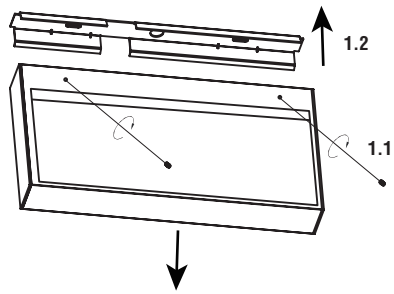

wall / ceiling installation

1

2

3

4

INFORMATION

On/Off & Casambi

Dali

track installation

Note: track is not included. See www.faro.es

This product contains a light source of energy efficiency class F
Este producto contiene una fuente luminosa de la clase eficiencia energética F