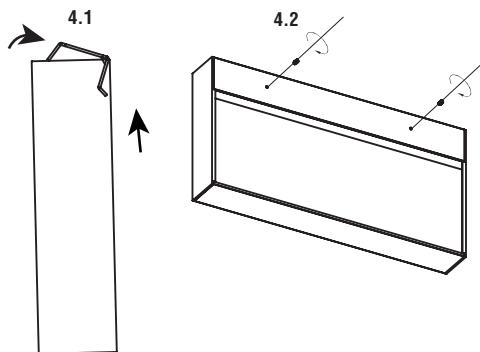

wall / ceiling installation

1

2

3

4

INFORMATION

On/Off & Casambi

Dali

track installation

Note: track is not included. See www.faro.es

This product contains a light source of energy efficiency class F
Este producto contiene una fuente luminosa de la clase eficiencia energética F