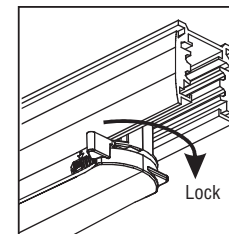

wall / ceiling installation

1

2

3

4

INFORMATION

On/Off & Casambi

Dali

track installation

Note: track is not included. See www.faro.es

This product contains a light source of energy efficiency class F
Este producto contiene una fuente luminosa de la clase eficiencia energética F