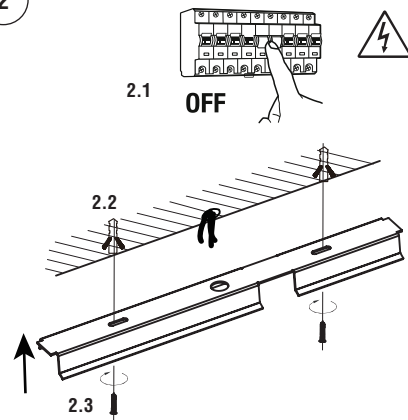

wall / ceiling installation

1

2

3

4

INFORMATION

On/Off & Casambi

Dali

track installation

Note: track is not included. See www.faro.es

This product contains a light source of energy efficiency class F
Este producto contiene una fuente luminosa de la clase eficiencia energética F