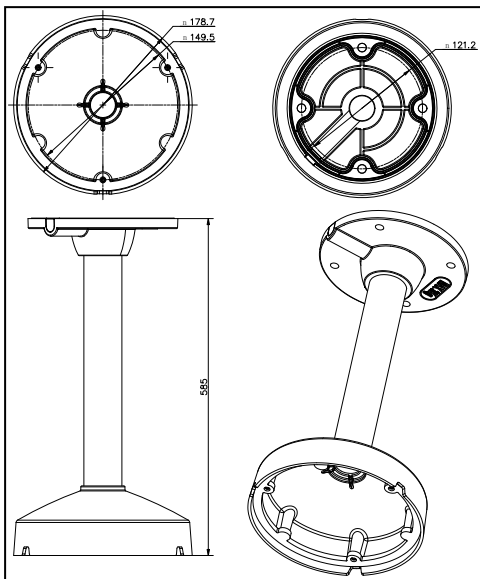

DS-1271ZJ-DM25(M1)

Pendent Mounting Bracket for
Dome Camera

Features:

- Aluminum alloy material with surface spray treatment
- Waterproof design

Dimension:

Order Model:

DS-1271ZJ-DM25(M1)

Parameter:

Model	DS-1271ZJ-DM25(M1)
Parameters	Pendent Mounting Bracket for Dome Camera
Appearance	Hikvision White
Material	Aluminum Alloy
Dimension	565×250×250mm
Weight	1730g

Notice:

- The bracket should be installed on flat wall
- Waterproof rubber is necessary for outdoor application
- The wall must be capable of supporting over 3 times as much as the total weight of the camera and the mount.
- The maximum load capacity of the bracket is 4.5KG

Note: The actual dome camera may vary from the picture above.