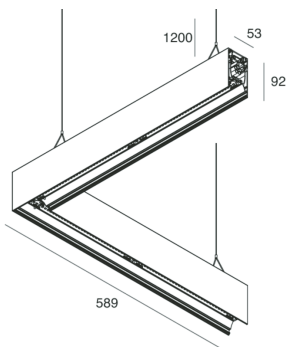

HERO B

108796.21H

novalux
ITALIAN LIGHTING DESIGN SINCE 1948

Features

Use: Indoor
Type of installation: SUSPENDED
Emission: DIRECT/INDIRECT
Colour: CAPPUCCINO
Dimming: PUSH
Emergency: NO
L: 589x589mm
A: 53mm
H: 92mm
Made in: ITALY
Warranty: 5 years
Weight: 3.3kg