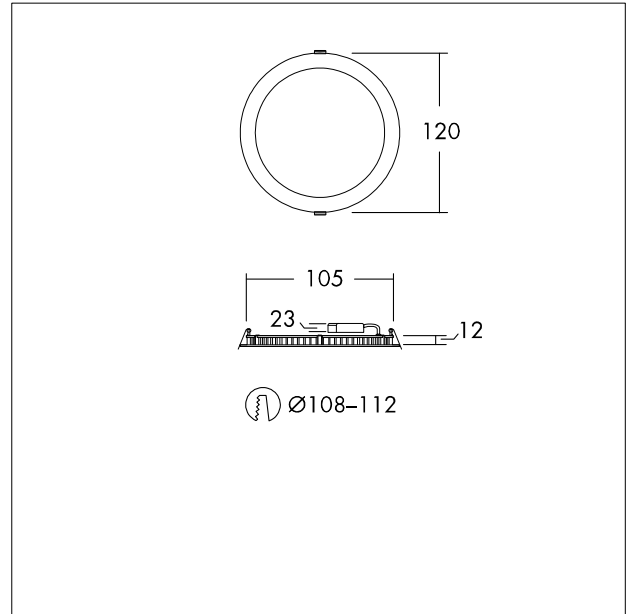

LED ceiling-recessed luminaire

Uniform light surface. Product height of only 12 mm: fits various ceiling types. Replaces conventional downlights with 1 x 18 W CFL and offers up to 50 % energy saving. External connector box for easy and quick installation. E3 emergency kit available as accessory.

Body: Aluminum, white finish (RAL9003)

Diffuser: Polystyrol

Weight: 0.20 kg

TE_ZOE_F_120.jpg

TE_ZOEL_M_120mm.wmf

Light Distribution

STD - standard

TE_ZOE_LED_DL_110_600_840.ltd

- Light Source: LED
- Luminaire luminous flux*: 601 lm
- Luminaire efficacy*: 75 lm/W
- Colour Rendering Index min.: 80
- Correlated colour temperature*: 4000 Kelvin
- Chromaticity tolerance (initial MacAdam)*: 4
- Rated median useful life*: 35000h L70 at 25°C
- Ballast: 1x LED_Con
- Luminaire input power*: 8 W $\Lambda = 0.7$
- Dimming: Fixed output