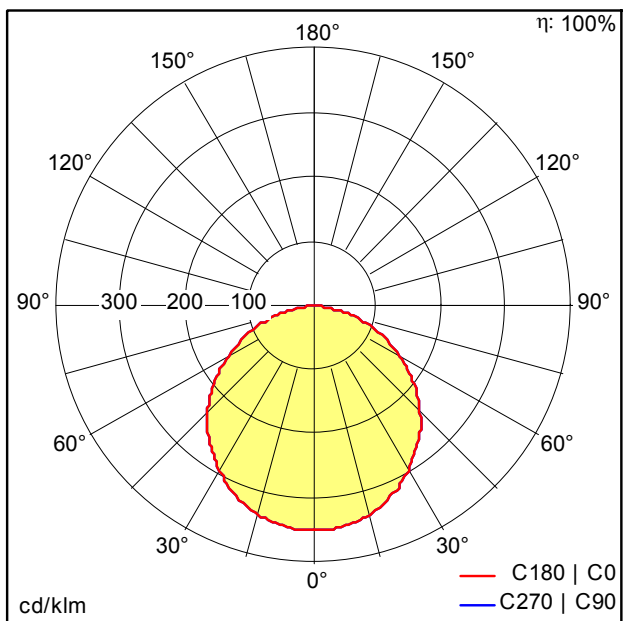

LED ceiling-recessed luminaire

Uniform light surface. Product height of only 12 mm: fits various ceiling types. Replaces conventional downlights with 1 x 18 W CFL and offers up to 50 % energy saving. External connector box for easy and quick installation. E3 emergency kit available as accessory.

Body: Aluminum, white finish (RAL9003)

Diffuser: Polystyrol

Weight: 0.20 kg

TE_ZOE_F_120.jpg

TE_ZOEL_M_120mm.wmf

Light Distribution

STD - standard

TE_ZOE_LED_DL_110_600_840.ltd

- Light Source: LED
- Luminaire luminous flux*: 601 lm
- Luminaire efficacy*: 75 lm/W
- Colour Rendering Index min.: 80
- Correlated colour temperature*: 4000 Kelvin
- Chromaticity tolerance (initial MacAdam)*: 4
- Rated median useful life*: 35000h L70 at 25°C
- Ballast: 1x LED_Con
- Luminaire input power*: 8 W $\Lambda = 0.7$
- Dimming: Fixed output