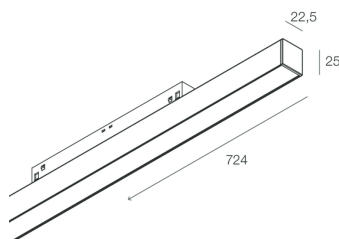

[View more product info](#)

Novalux S.r.l. via Marzabotto, 2 40050 Funo di Argelato (BO) Italy
Tel: +39 051 860558 · Fax +39 051 6647859 · Mail: info@novalux.it · VAT number 00536541204 · novalux.com
Company subject to the management and coordination by SLV GmbH

This technical data sheet is owned by Novalux S.r.l., all rights reserved. Novalux S.r.l. reserves the right to make changes without prior notice.