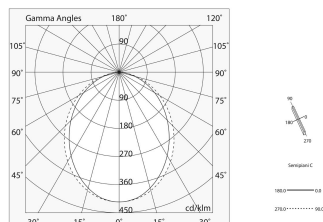

[View more product info](#)

Novalux S.r.l. via Marzabotto, 2 40050 Funo di Argelato (BO) Italy
Tel: +39 051 860558 · Fax +39 051 6647859 · Mail: info@novalux.it · VAT number 00536541204 · novalux.com
Company subject to the management and coordination by SLV GmbH

This technical data sheet is owned by Novalux S.r.l., all rights reserved. Novalux S.r.l. reserves the right to make changes without prior notice.