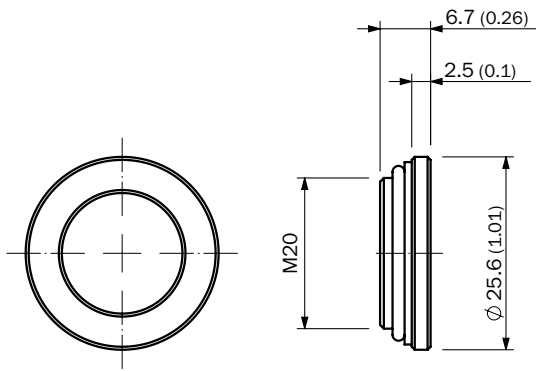

Lens, TW60

Ordering information

Type	Part no.
Lens, TW60	2034471

Other models and accessories → www.sick.com/

Detailed technical data

Technical specifications

Accessory group	Lenses and accessories
Description	Exchangeable lens, focal length 60 mm
Diameter	16.8 mm
Focal length	60 mm
Thread size	M20 x 0.75

Dimensional drawing (Dimensions in mm (inch))

SICK AT A GLANCE

SICK is one of the leading manufacturers of intelligent sensors and sensor solutions for industrial applications. A unique range of products and services creates the perfect basis for controlling processes securely and efficiently, protecting individuals from accidents and preventing damage to the environment.