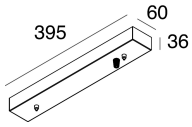

HALOS MINI

107340.21

novalux
ITALIAN LIGHTING DESIGN SINCE 1948

HALOS MINI VERT: ROSONE DA/PU 482 BIA

107329.01

HALOS MINI VERT: ROSONE DA/PU 482 CAPP

107329.21

Novalux S.r.l. via Marzabotto, 2 40050 Funo di Argelato (BO) Italy
Tel: +39 051 860558 · Fax +39 051 6647859 · Mail: info@novalux.it · VAT number 00536541204 · novalux.com
Company subject to the management and coordination by SLV GmbH

This technical data sheet is owned by Novalux S.r.l., all rights reserved. Novalux S.r.l. reserves the right to make changes without prior notice.