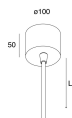

ROTO

104410.01

novalux

ITALIAN LIGHTING DESIGN SINCE 1948

MOUNTING ACCESSORIES

ROTO: ALIMENTAZIONE L1200 3P. BIA

104423.01