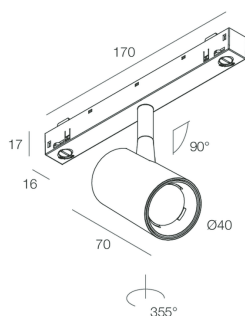

Novalux S.r.l. via Marzabotto, 2 40050 Funo di Argelato (BO) Italy
Tel: +39 051 860558 · Fax +39 051 6647859 · Mail: info@novalux.it · VAT number 00536541204 · novalux.com
Company subject to the management and coordination by SLV GmbH

This technical data sheet is owned by Novalux S.r.l., all rights reserved. Novalux S.r.l. reserves the right to make changes without prior notice.