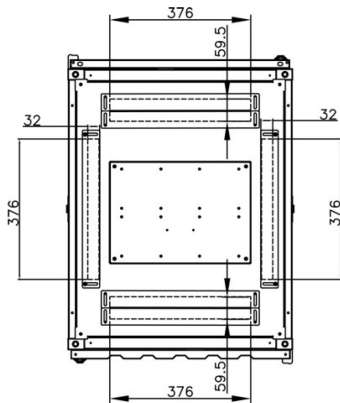

### Dessins de produits

Front

Side

Rear

Roof

Base

#### Overall Dimensions

##### Heights

29U = 1422 mm High

42U = 2000 mm High

47U = 2223 mm High

*the casters add 72 mm to the height*

##### Width

600 mm Wide