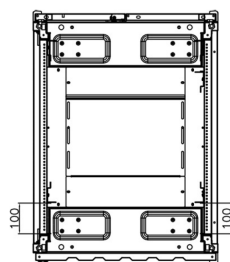

### Dessins de produits

Front

Side

Rear

Roof

Base

#### Overall Dimensions

##### Heights

29U = 1422 mm High

42U = 2000 mm High

47U = 2223 mm High

*the casters add 72 mm to the height*