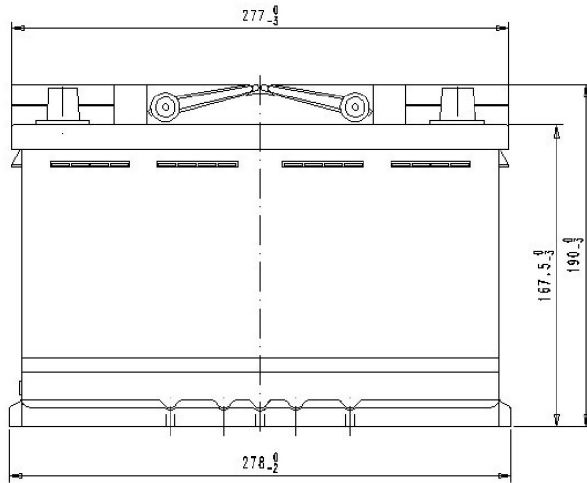

Central Article Code: L03076A26-C

ETN Code or Other:

Created: 26/10/2007

Modified: 11/12/2007

PERFORMANCES		CONTAINER	
Voltage (V):	12 V	Type:	L03 BLACK
C20 (Ah):	70.0 20 h	Hold Down:	B13
Rc (min):	0	H. D. Adapter:	No
Cranking (A):	760 EN	COVER	
Vibration:	Manufactured Specific	Type:	Double with BLACK
Endurance:	BMW Requirement	Polarity:	ETN 0
Charge:	CHARGED	Terminals:	EN taper post
Technology:	AGM	Terminal Adapter:	No
Grid :	Ca/Ca	SOCI:	No
WEIGHT AND STD. DIMENSIONS		Ventilation:	Central
Battery Weight (kg):	20.90	Filter:	1 Filter Positive side
Volume acid (l):	0.00	Lateral Plug:	No
Length (mm):	278	PLUGS	
Width (mm):	175	Type:	1 x Vent Sealed (Valve) BLACK
Height (mm):	190	HANDLES	
		Type:	2 x Integrated BLACK
		OTHERS	
		Degassing Tube:	No