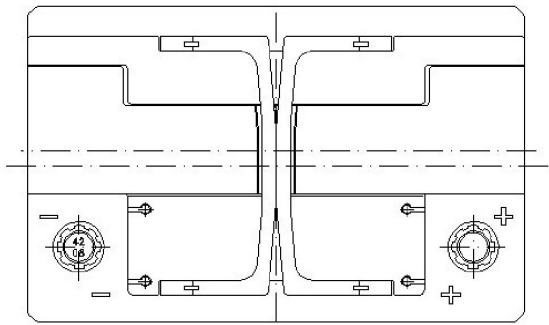

Central Article Code: L03076A26-C

ETN Code or Other:

Created: 26/10/2007

Modified: 11/12/2007

PERFORMANCES		CONTAINER	
Voltage (V):	12 V	Type:	L03 BLACK
C20 (Ah):	70.0 20 h	Hold Down:	B13
Rc (min):	0	H. D. Adapter:	No
Cranking (A):	760 EN	COVER	
Vibration:	Manufactured Specific	Type:	Double with BLACK
Endurance:	BMW Requirement	Polarity:	ETN 0
Charge:	CHARGED	Terminals:	EN taper post
Technology:	AGM	Terminal Adapter:	No
Grid :	Ca/Ca	SOCI:	No
WEIGHT AND STD. DIMENSIONS		Ventilation:	Central
Battery Weight (kg):	20.90	Filter:	1 Filter Positive side
Volume acid (l):	0.00	Lateral Plug:	No
Length (mm):	278	PLUGS	
Width (mm):	175	Type:	1 x Vent Sealed (Valve) BLACK
Height (mm):	190	HANDLES	
		Type:	2 x Integrated BLACK
		OTHERS	
		Degassing Tube:	No