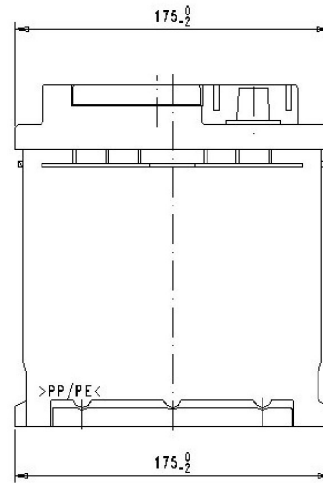

Central Article Code: L03076A26-C

ETN Code or Other:

Created: 26/10/2007

Modified: 11/12/2007

PERFORMANCES		CONTAINER	
Voltage (V):	12 V	Type:	L03 BLACK
C20 (Ah):	70.0 20 h	Hold Down:	B13
Rc (min):	0	H. D. Adapter:	No
Cranking (A):	760 EN	COVER	
Vibration:	Manufactured Specific	Type:	Double with BLACK
Endurance:	BMW Requirement	Polarity:	ETN 0
Charge:	CHARGED	Terminals:	EN taper post
Technology:	AGM	Terminal Adapter:	No
Grid :	Ca/Ca	SOCI:	No
WEIGHT AND STD. DIMENSIONS		Ventilation:	Central
Battery Weight (kg):	20.90	Filter:	1 Filter Positive side
Volume acid (l):	0.00	Lateral Plug:	No
Length (mm):	278	PLUGS	
Width (mm):	175	Type:	1 x Vent Sealed (Valve) BLACK
Height (mm):	190	HANDLES	
		Type:	2 x Integrated BLACK
		OTHERS	
		Degassing Tube:	No