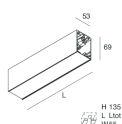

HERO: MOD.CIECO 1400 CAF

108680.20