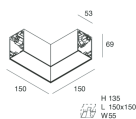

HERO: MOD.CIECO ANG.DX 150 CAF

108678.20