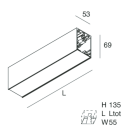

HERO: MOD.CIECO 1680 CAF

108681.20