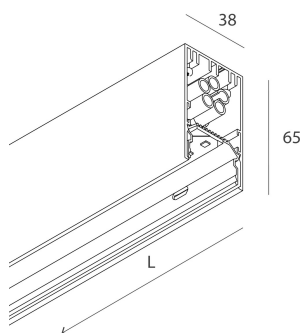

## Features

Use: Indoor  
Type of installation: SUSPENDED, CEILING MOUNTED  
Emission: DIRECT  
Optics: OPAL  
Colour: WHITE  
Dimming: PUSH, DALI  
Emergency: NO  
L: 1600mm  
A: 38mm  
H: 65mm  
Made in: ITALY  
Warranty: 5 years  
Weight: 2.86kg