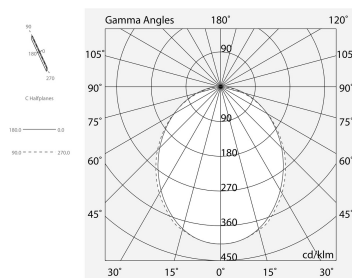

LUCKY MINI

103514.01H

novalux

ITALIAN LIGHTING DESIGN SINCE 1948

Features

Use: Indoor
Type of installation: SUSPENDED, CEILING MOUNTED
Emission: DIRECT
Optics: OPAL
Colour: WHITE
Dimming: PUSH, DALI
Emergency: NO
L: 1600mm
A: 38mm
H: 65mm
Made in: ITALY
Warranty: 5 years
Weight: 2.86kg

Tech data

Luminaire input power: 27.3W
Luminaire luminous flux: 2229lm
IP: 40
Insulation class: I
Supply voltage: 220-240V 50/60Hz
SELV: Si

Source

Light source: LED
Source power: 23W
Source luminous flux: 3868lm
Colour temperature: 3000K
CRI: >80
Colour tolerance: 3 Step MacAdam
LED lifespan: 50000h L80 B20

Compliance

CEI EN 60598-1:2015 + A11:2009. IEC 60598-2:2015 2-1

Standards

Photobiological risk: RISK GROUP 0 Certified fixture in EXEMPT GROUP, in accordance with CEI EN 62471:2010-01, IEC TR 62778:2014.

[View more product info](#)

Novalux S.r.l. via Marzabotto, 2 40050 Funo di Argelato (BO) Italy
Tel: +39 051 860558 · Fax +39 051 6647859 · Mail: info@novalux.it · VAT number 00536541204 · novalux.com
Company subject to the management and coordination by SLV GmbH

This technical data sheet is owned by Novalux S.r.l., all rights reserved. Novalux S.r.l. reserves the right to make changes without prior notice.