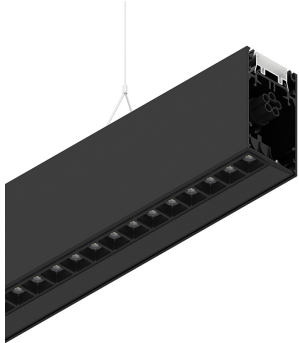

HERO B

108797.02

novalux
ITALIAN LIGHTING DESIGN SINCE 1948

Features

Use: Indoor
Type of installation: SUSPENDED
Emission: DIRECT/INDIRECT
Optics: MICRO OPTICS
Colour: BLACK
Dimming: PUSH
Emergency: NO
L: 1428mm
A: 53mm
H: 92mm
Made in: ITALY
Warranty: 5 years
Weight: 5kg

Tech data

Luminaire input power: 69W
Luminaire luminous flux: 6323lm
Direct luminous flux: 3556lm
Indirect luminous flux: 2767lm
IP: 40
Insulation class: I
Supply voltage: 220-240V 50/60Hz
UGR: <19
SELV: Si