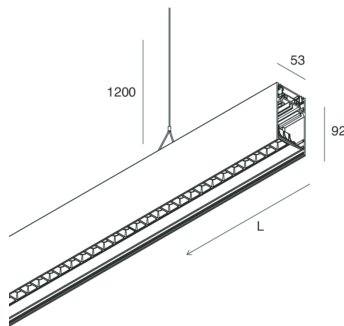

HERO B

108797.02

novalux
ITALIAN LIGHTING DESIGN SINCE 1948

Features

Use: Indoor
Type of installation: SUSPENDED
Emission: DIRECT/INDIRECT
Optics: MICRO OPTICS
Colour: BLACK
Dimming: PUSH
Emergency: NO
L: 1428mm
A: 53mm
H: 92mm
Made in: ITALY
Warranty: 5 years
Weight: 5kg