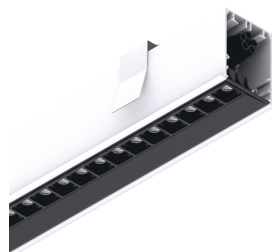

HERO C

108819.01

novalux
ITALIAN LIGHTING DESIGN SINCE 1948

Features

Use: Indoor
Type of installation: RECESSED INTO PLASTERBOARD
Emission: DIRECT
Optics: MICRO OPTICS
Colour: WHITE
Dimming: ON/OFF
Emergency: NO
L: 868mm
A: 61mm
H: 68mm
Made in: ITALY
Warranty: 5 years