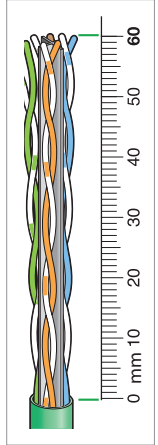

Odace

Unshielded Connector

Cat 6

Cat 5e

RJ11

RJ 45

S5--471
S5--475

S5--481
S5--485

A U/UTP

B