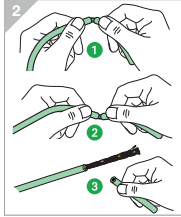

Odace

Unshielded Connector

Cat 6

Cat 5e

RJ11

RJ 45

S5--471
S5--475

S5--481
S5--485

A U/UTP

B