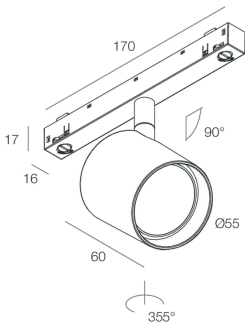

Novalux S.r.l. via Marzabotto, 2 40050 Funo di Argelato (BO) Italy
Tel: +39 051 860558 · Fax +39 051 6647859 · Mail: info@novalux.it · VAT number 00536541204 · novalux.com
Company subject to the management and coordination by SLV GmbH

This technical data sheet is owned by Novalux S.r.l., all rights reserved. Novalux S.r.l. reserves the right to make changes without prior notice.