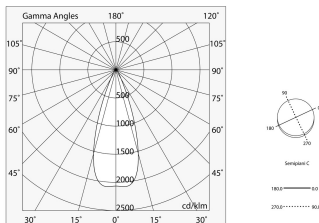

Novalux S.r.l. via Marzabotto, 2 40050 Funo di Argelato (BO) Italy
Tel: +39 051 860558 · Fax +39 051 6647859 · Mail: info@novalux.it · VAT number 00536541204 · novalux.com
Company subject to the management and coordination by SLV GmbH

This technical data sheet is owned by Novalux S.r.l., all rights reserved. Novalux S.r.l. reserves the right to make changes without prior notice.