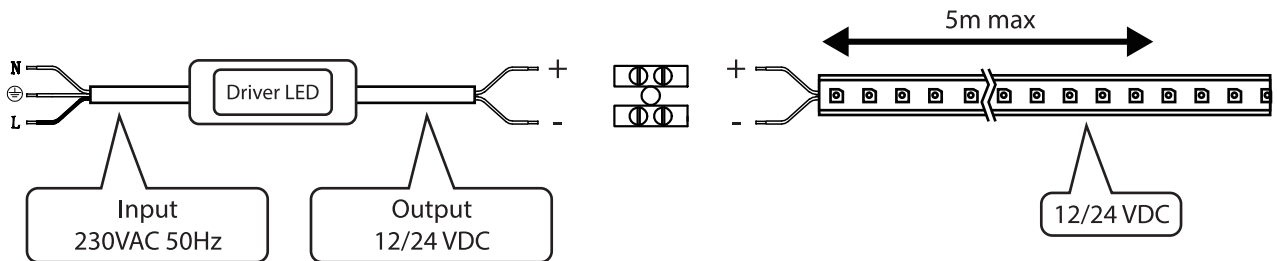

Ref : 100408-100409-100410-100413-100414-100415-100417-100418-100419-100422
100423-100426-100427-100428-100430-100431-100434-100435-100436-100437-100438
100439

1

2

3

4

5