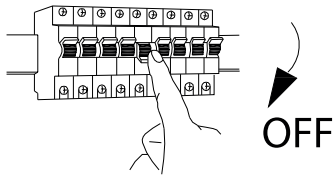

Ref : 100408-100409-100410-100413-100414-100415-100417-100418-100419-100422
100423-100426-100427-100428-100430-100431-100434-100435-100436-100437-100438
100439

1