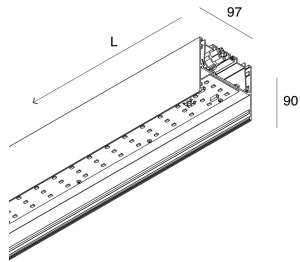

## Features

Use: Indoor  
Type of installation: SUSPENDED, CEILING MOUNTED  
Emission: DIRECT  
Optics: OPAL  
Colour: BLACK  
Dimming: ON/OFF  
Emergency: NO  
L: 1200mm  
A: 97mm  
H: 90mm  
Made in: ITALY  
Warranty: 5 years  
Weight: 4.63kg