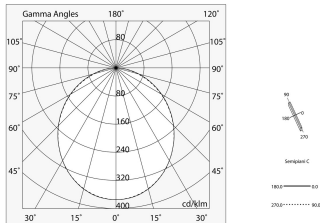

## Features

Use: Indoor  
Type of installation: SUSPENDED, CEILING MOUNTED  
Emission: DIRECT  
Optics: OPAL  
Colour: BLACK  
Dimming: ON/OFF  
Emergency: NO  
L: 1200mm  
A: 97mm  
H: 90mm  
Made in: ITALY  
Warranty: 5 years  
Weight: 4.63kg