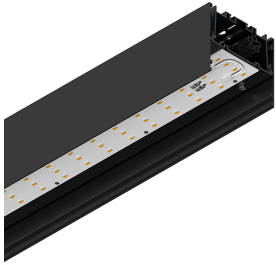

## Features

Use: Indoor  
Type of installation: SUSPENDED, CEILING MOUNTED  
Emission: DIRECT  
Optics: OPAL  
Colour: BLACK  
Dimming: ON/OFF  
Emergency: NO  
L: 1200mm  
A: 97mm  
H: 90mm  
Made in: ITALY  
Warranty: 5 years  
Weight: 4.63kg

## Tech data

Luminaire input power: 42W  
Luminaire luminous flux: 2237lm  
IP: 40  
Insulation class: I  
Supply voltage: 220-240V 50/60Hz  
SELV: Si