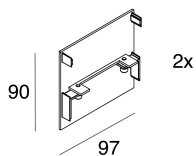

LUCKY MAXI

106204.02 + 106219.99

novalux

ITALIAN LIGHTING DESIGN SINCE 1948

COMPLETION ACCESSORIES

LUCKY MAXI: TESTATE NERE (COPPIA)

106230.02