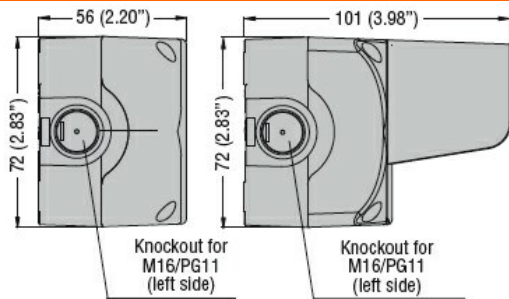

General characteristics

Colour

Grey

Dimensions

Certifications and compliance

Compliance

CSA C22.2 n° 14

IEC/EN 60947-1