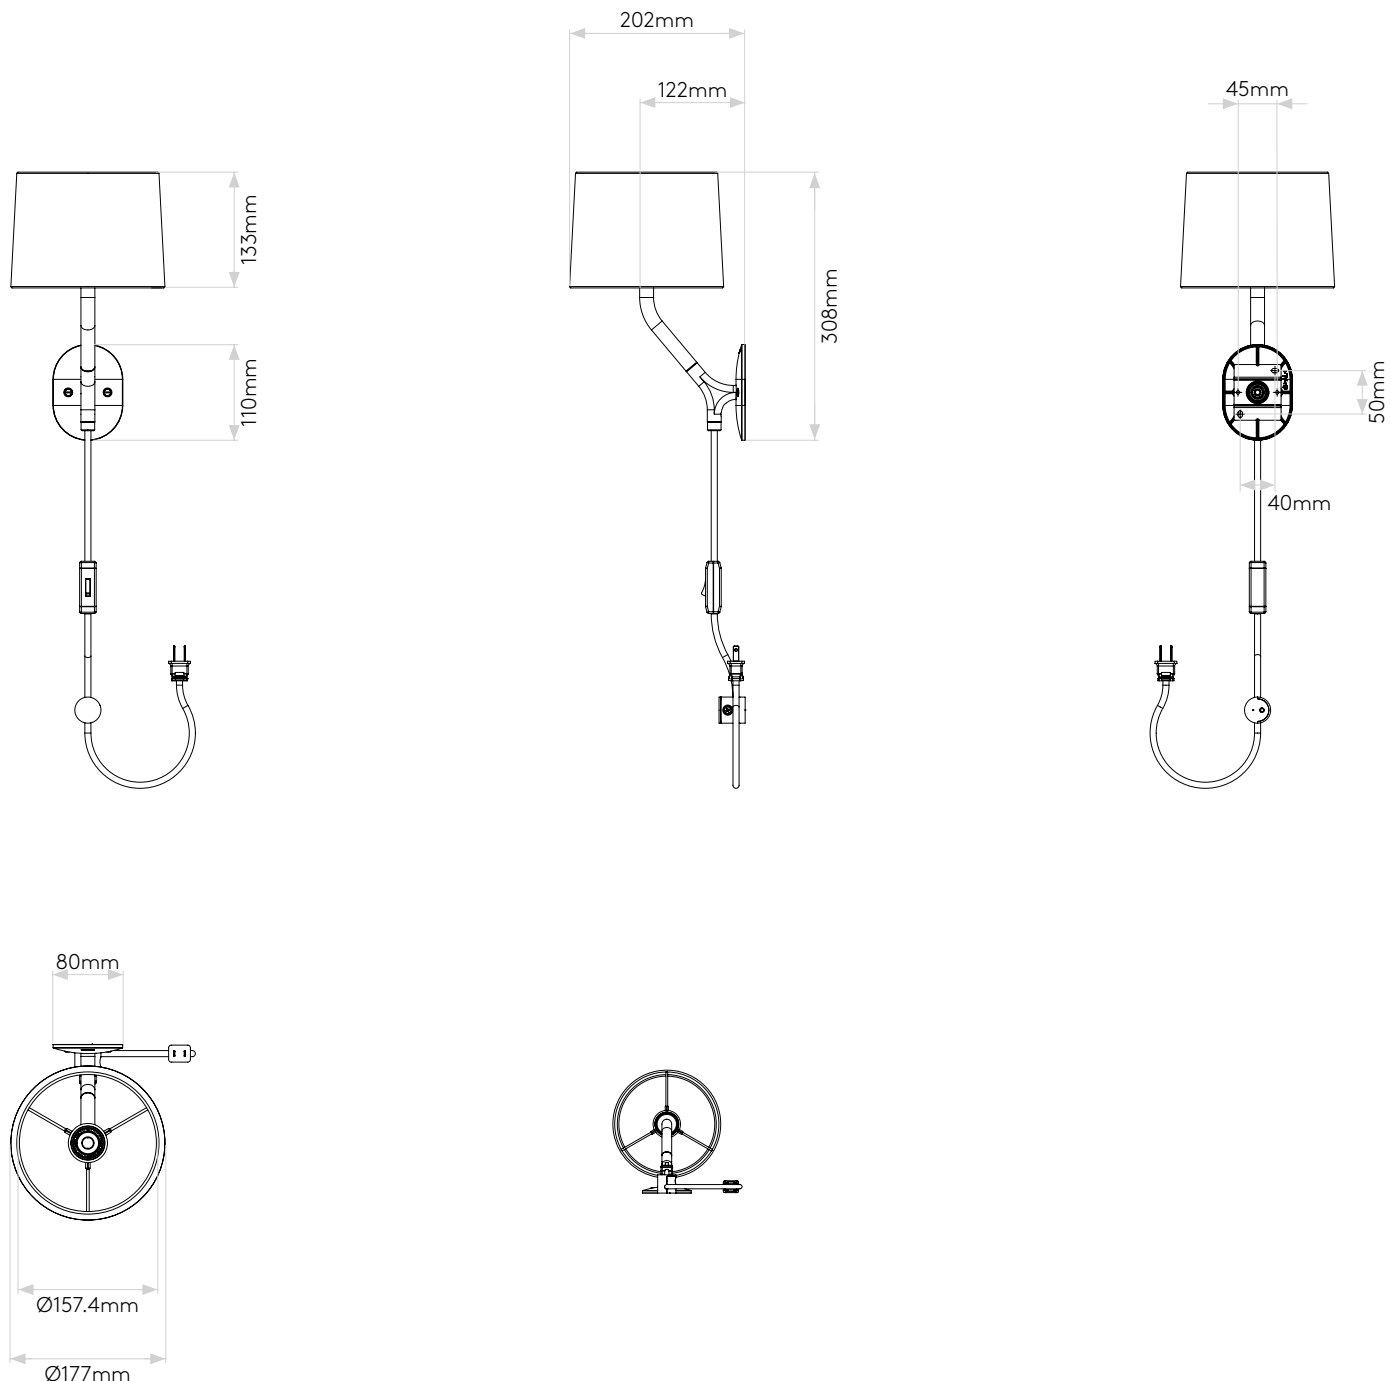

Arbor Plug-In

astro

General

Location:	Interior
Class:	CE (Class II)
Ip Rating:	IP20
Bathroom Zone:	-
Driver Required:	No
Installation Orientation:	Wall Mount - Vertical
Main Material:	Metal - Aluminium
Dimensions (mm):	H: 308 W:177 D: 202
Cut Out Hole :	-
Recess Depth (mm):	-
Fire Rating:	-
Cable Length (mm):	2500
Gross Weight (kg):	1.18

Lamp

Light Source:	LED E14/SES
Wattage:	7W Max
Lamp Included:	No
Maximum Lamp Length (mm):	85
Luminous Flux (lm):	Lamp Dependent
Colour Temp (K):	Lamp Dependent
Cri (Ra):	Lamp Dependent
Macadam Ellipse:	-
Tilt Adjustable Angle (°):	0
Rotation Adjustable Angle (°):	0
Lifetime (hrs):	Lamp Dependent
Beam Angle (°):	Lamp Dependent

Product Elevations

astro

Please note that some dimensions may vary slightly due to manufacturing tolerances, this includes cable entry and fixing holes

Veuillez noter que certaines dimensions peuvent varier légèrement en raison des tolérances de fabrication, y compris l'entrée de câble et les trous de fixation.

Bitte beachten Sie, dass die Maße Fertigungstoleranzen unterliegen und daher in geringem Umfang von der angegebenen Größe abweichen können. Dies gilt auch für Kabeleingänge und Befestigungslöcher.

Si prega notare che possono esserci piccole variazioni in alcune dimensioni dovute alle tolleranze di produzione, queste includono l'ingresso del cavo e i fori di fissaggio.