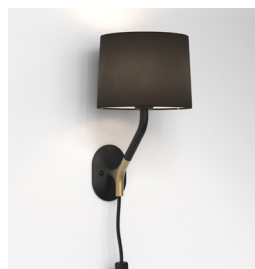

Arbor Plug-In

astro

General

Location:	Interior
Class:	CE (Class II)
Ip Rating:	IP20
Bathroom Zone:	-
Driver Required:	No
Installation Orientation:	Wall Mount - Vertical
Main Material:	Metal - Aluminium
Dimensions (mm):	H: 308 W:177 D: 202
Cut Out Hole :	-
Recess Depth (mm):	-
Fire Rating:	-
Cable Length (mm):	2500
Gross Weight (kg):	1.18

Lamp

Light Source:	LED E14/SES
Wattage:	7W Max
Lamp Included:	No
Maximum Lamp Length (mm):	85
Luminous Flux (lm):	Lamp Dependent
Colour Temp (K):	Lamp Dependent
Cri (Ra):	Lamp Dependent
Macadam Ellipse:	-
Tilt Adjustable Angle (°):	0
Rotation Adjustable Angle (°):	0
Lifetime (hrs):	Lamp Dependent
Beam Angle (°):	Lamp Dependent

Electrical

Switched:	Yes
Dimmable:	No
Dimming Method:	-
Supply Frequency (Hz):	-
Driver/Ballast Voltage (V):	-
Driver Lifetime (hrs):	-
Efficacy (lm/W):	Lamp Dependent

Additional Information:

Shade Included:	Shade Included
Shade/Diffuser Material:	Fabric
Shade/Diffuser Finish:	Black or White Fabric
F Mark:	-

CODE: 1479001
FINISH: MATT BLACK