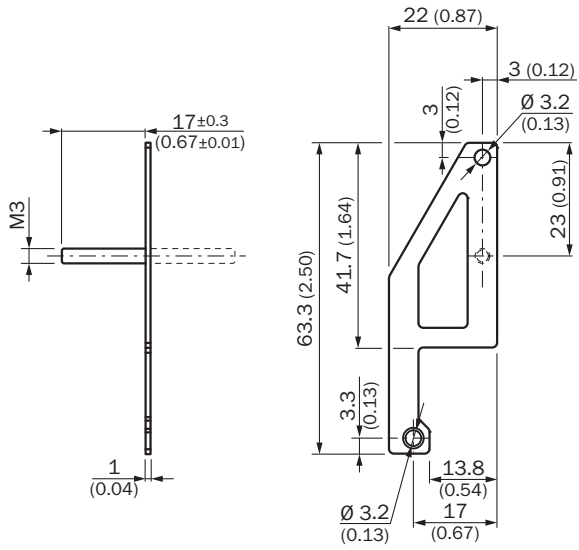

## Detailed technical data

### Technical specifications

<b>Accessory group</b>	Mounting brackets and plates
<b>Accessory family</b>	Mounting plates
<b>Material</b>	Stainless steel
<b>Description</b>	Adapter plate

Dimensional drawing (Dimensions in mm (inch))