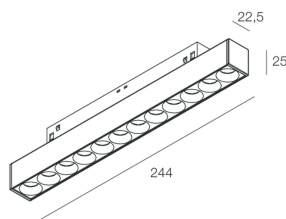

FORTY8 TRACK

108584.02 + 108588.01

novalux
ITALIAN LIGHTING DESIGN SINCE 1948

Features

Use: Indoor
Type of installation: TRACK
Emission: DIRECT
Optics: MICRO OPTICS
Beam: 50°
Colour: BLACK
Dimming: DALI
Emergency: NO
L: 244mm
Warranty: 5 years
Weight: 0.175kg

Tech data

Luminaire input power: 10W
Luminaire luminous flux: 838lm
IP: 20
Insulation class: III
Supply voltage: 48 Vdc
SELV: Si

Source

Light source: LED
Source power: 9W
Colour temperature: 4000K
CRI: >90
Colour tolerance: 3 Step MacAdam
LED lifespan: 30000h L70 B20