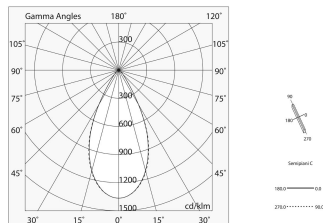

FORTY8 TRACK

108584.02 + 108588.01

novalux
ITALIAN LIGHTING DESIGN SINCE 1948

Features

Use: Indoor
Type of installation: TRACK
Emission: DIRECT
Optics: MICRO OPTICS
Beam: 50°
Colour: BLACK
Dimming: DALI
Emergency: NO
L: 244mm
Warranty: 5 years
Weight: 0.175kg

Tech data

Luminaire input power: 10W
Luminaire luminous flux: 838lm
IP: 20
Insulation class: III
Supply voltage: 48 Vdc
SELV: Si

Source

Light source: LED
Source power: 9W
Colour temperature: 4000K
CRI: >90
Colour tolerance: 3 Step MacAdam
LED lifespan: 30000h L70 B20

Compliance

CEI EN 60598-1:2015 + A11:2009. IEC 60598-2:2015 2-1

Standards

Photobiological risk: RISK GROUP 1 Certified fixture in RISK GROUP 1 (Low Risk)-The fixture does not pose a hazard due to normal behavioral limitations on exposure - in accordance with CEI EN 62471:2010-01, IEC TR 62778:2014.

[View more product info](#)

Novalux S.r.l. via Marzabotto, 2 40050 Funo di Argelato (BO) Italy
Tel: +39 051 860558 · Fax +39 051 6647859 · Mail: info@novalux.it · VAT number 00536541204 · novalux.com
Company subject to the management and coordination by SLV GmbH

This technical data sheet is owned by Novalux S.r.l., all rights reserved. Novalux S.r.l. reserves the right to make changes without prior notice.