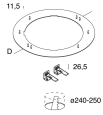

Features

Use: Indoor
 Type of installation: RECESSED INTO PLASTERBOARD
 Emission: DIRECT
 Optics: OPAL
 Beam: 100°
 Colour: WHITE
 Dimming: WITH ACCESSORY
 Emergency: WITH ACCESSORY
 A: Ø230mm
 H: 28mm
 D: 210-215mm
 Warranty: 5 years
 Weight: 0.73kg

CAM edilizia: The product complies with the requirements for public buildings, ministerial decree of 23rd June 2022 n.256.

[View more product info](#)

COMPLETION ACCESSORIES

SLIM: ADATT.PER FORO 240MM / 250MM