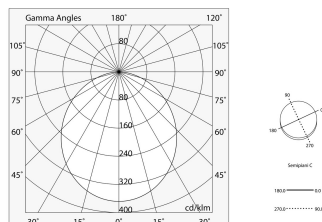

Features

Use: Indoor
Type of installation: WALL, SUSPENDED, CEILING MOUNTED
Emission: DIRECT
Optics: OPAL
Colour: WHITE
Dimming: PUSH, DALI
Emergency: NO
L: 400mm
A: 400mm
H: 81mm
Made in: ITALY
Warranty: 5 years
Weight: 3.8kg

Tech data

Luminaire input power: 35.2W
Luminaire luminous flux: 3443lm
IP: 40
Insulation class: I
Supply voltage: 220-240V 50/60Hz
SELV: Si

Source

Light source: LED
Source power: 31W
Source luminous flux: 5062lm
Colour temperature: 4000K
CRI: >80
Colour tolerance: 3 Step MacAdam
LED lifespan: 50000h L80 B20

Compliance

CEI EN 60598-1:2015 + A11:2009. IEC 60598-2:2015 2-1

Standards

Photobiological risk: RISK GROUP 0 Certified fixture in EXEMPT GROUP, in accordance with CEI EN 62471:2010-01, IEC TR 62778:2014.

[View more product info](#)