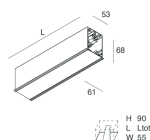

HERO C: MOD.CIECO 1680 BIA

108857.01