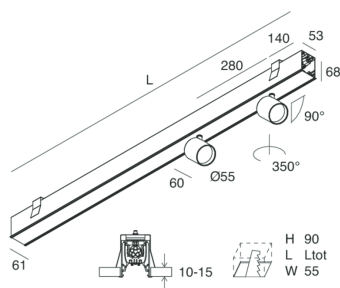

HERO C

108827.01

novalux
ITALIAN LIGHTING DESIGN SINCE 1948

Features

Use: Indoor
Type of installation: RECESSED INTO PLASTERBOARD
Emission: DIRECT
Optics: SPOT
Beam: 14°
Colour: WHITE
Dimming: ON/OFF
Emergency: NO
L: 1120mm
A: 61mm
H: 68mm
Made in: ITALY
Warranty: 5 years
Weight: 3.4kg