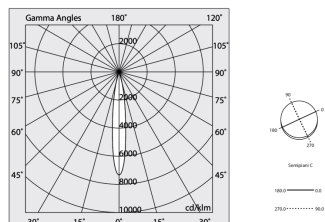

HERO C

108827.01

novalux
ITALIAN LIGHTING DESIGN SINCE 1948

Features

Use: Indoor
Type of installation: RECESSED INTO PLASTERBOARD
Emission: DIRECT
Optics: SPOT
Beam: 14°
Colour: WHITE
Dimming: ON/OFF
Emergency: NO
L: 1120mm
A: 61mm
H: 68mm
Made in: ITALY
Warranty: 5 years
Weight: 3.4kg

Tech data

Luminaire input power: 29W
Luminaire luminous flux: 2332lm
IP: 40
Insulation class: I
Supply voltage: 220-240V 50/60Hz
SELV: Si

Source

Light source: LED
Source power: 2x13W
Source luminous flux: 3040lm
Colour temperature: 4000K
CRI: >90
Colour tolerance: 3 Step MacAdam
LED lifespan: 50000h L80 B20