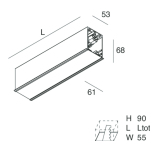

HERO C

108827.01

novalux
ITALIAN LIGHTING DESIGN SINCE 1948

COMPLETION ACCESSORIES

HERO C: MOD.CIECO 250 BIA

108852.01