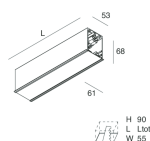

HERO C: MOD.CIECO 1400 BIA

108856.01