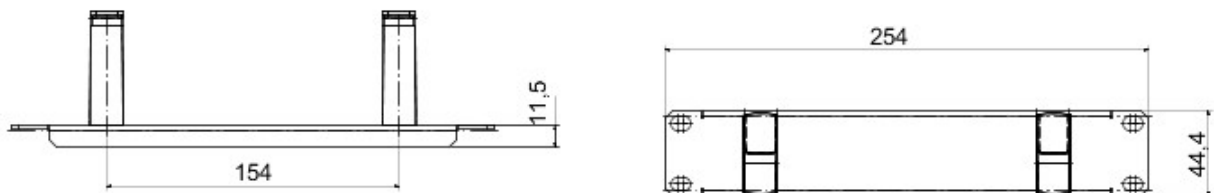

The Data Center cabinets come with a wide choice of configurations and various depths (up to 1000mm) to meet every application need.

Made of top quality materials (static full-load capacity up to 1000kg), these products guarantee easy wiring (thanks to the notable internal space) and can be completely customised with removable and reversible front doors.

Description	10" cable management panel	Caractéristiques	With 2 rings
Matière	Acier	Finition	Wrinkle
Couleur	Noir RAL 9005	Unité de câblage	1U
Electrocod	3752		

DIMENSIONS

NORMES ET HOMOLOGATIONS

GEWISS S.A.S. 1, Rue du Rio Salado 91940
Les Ulis Cedex
Tel : +33 1 64 86 80 80