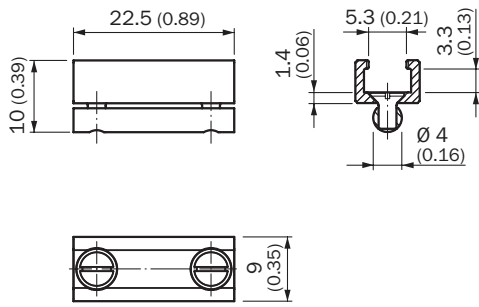

## Detailed technical data

### Technical specifications

<b>Accessory group</b>	Brackets for cylinder sensors
<b>Accessory family</b>	For SMC cylinders with C-slot
<b>Material</b>	Aluminum
<b>Dimensions (W x H x L)</b>	23 mm
<b>Description</b>	Only for use with MPS with tyeocode MPS-032TH! Mounting bracket with T-slot for mounting special versions of MPS on SMC C-slot cylinders. For each MPS minimum of 2 brackets is recommended.

## Dimensional drawing (Dimensions in mm (inch))